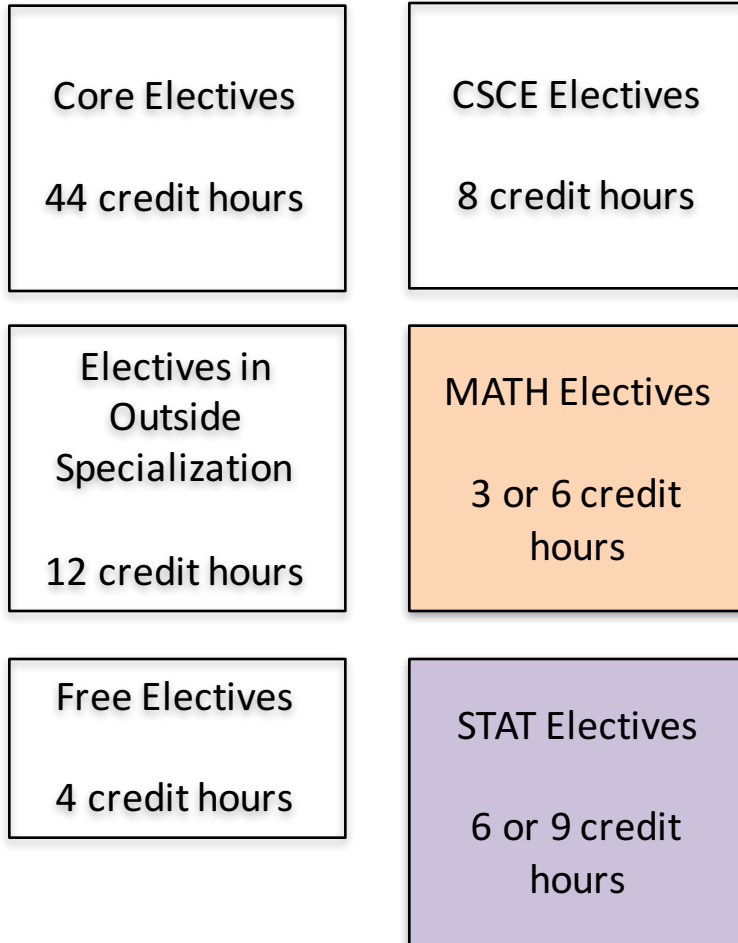

B.S. in Statistics Course Flowchart: Overview

Electives

Required Courses

B.S. in Statistics Course Flowchart: Possible Schedule

Legend

Electives. A total of 80 credit hours.

Required for degree. A total of 40 credit hours.