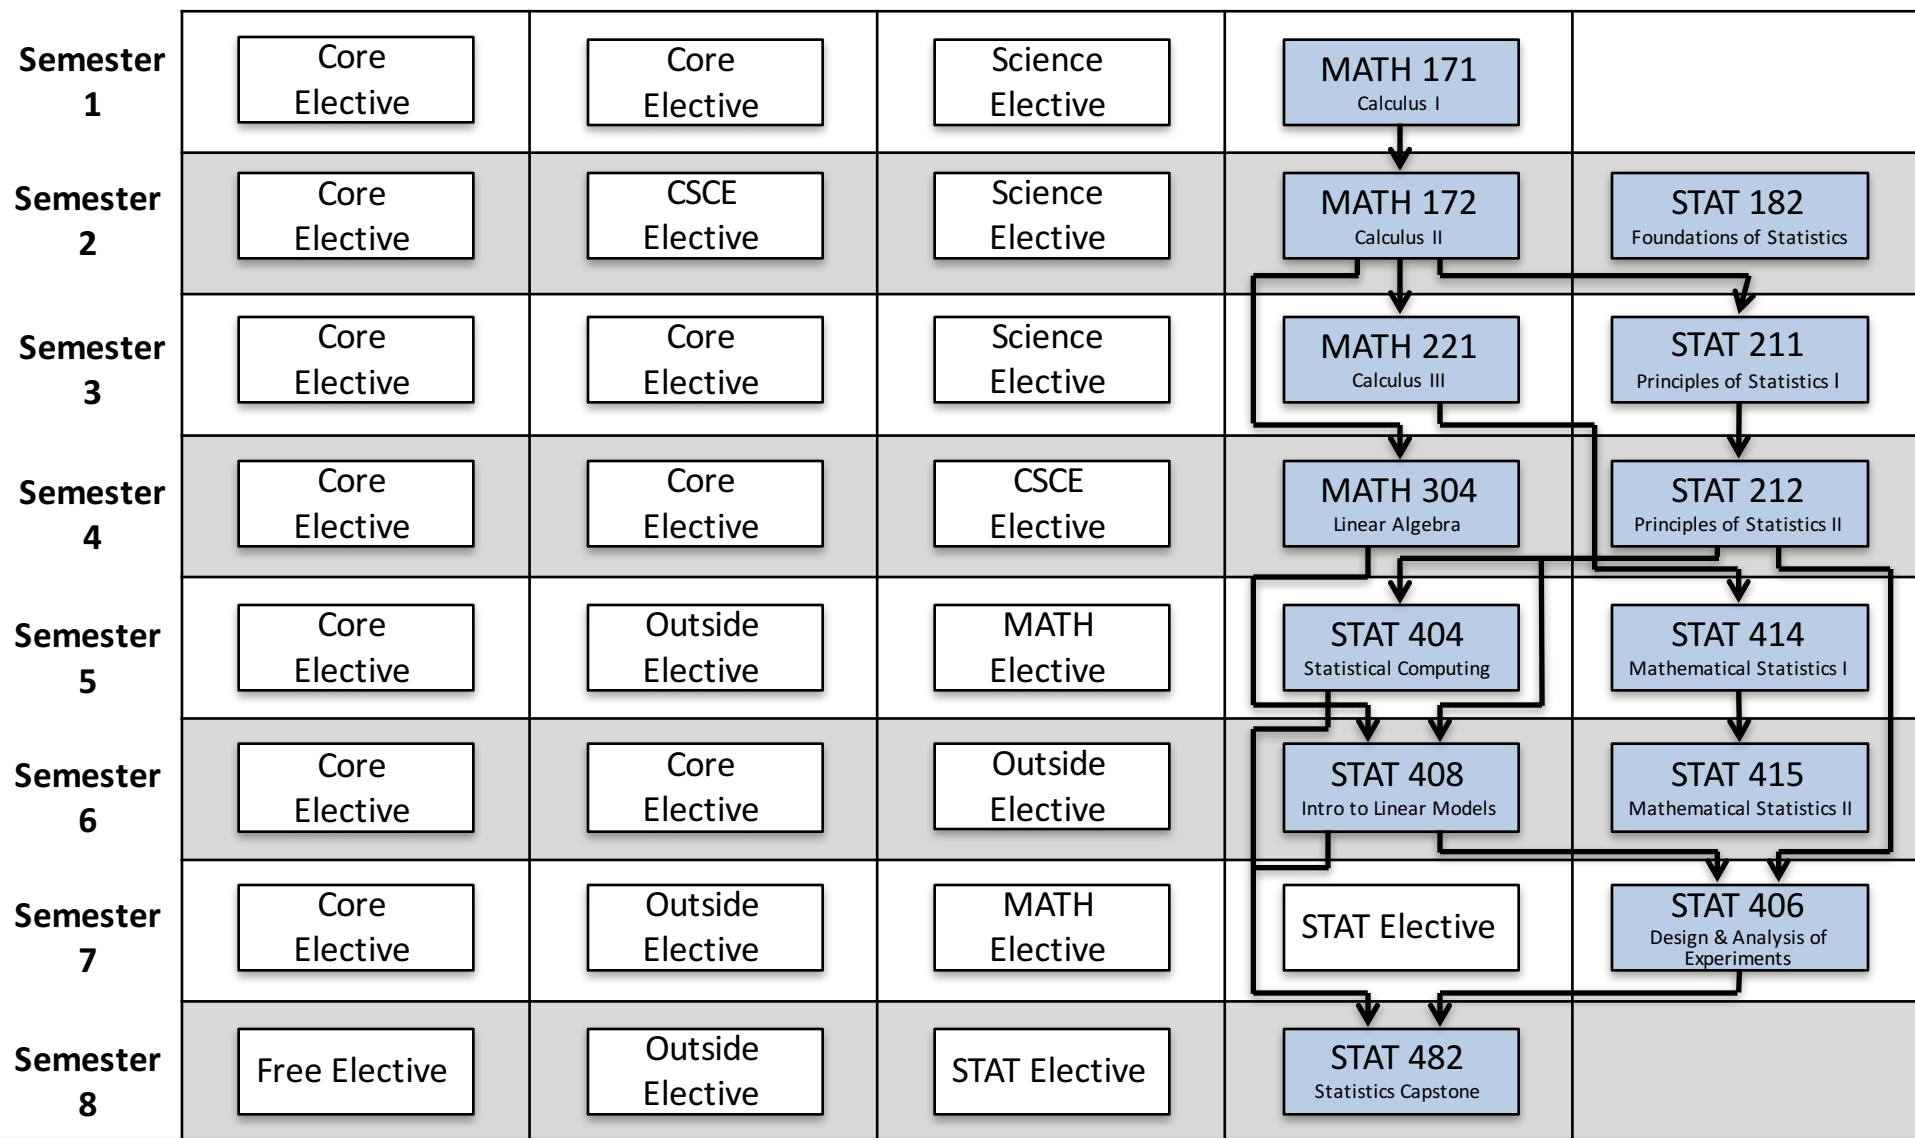

B.S. in Statistics Course Flowchart: Overview

Electives

Required Courses

B.S. in Statistics Course Flowchart: Possible Schedule

Legend

Electives. A total of 80 credit hours.

Required for degree. A total of 40 credit hours.