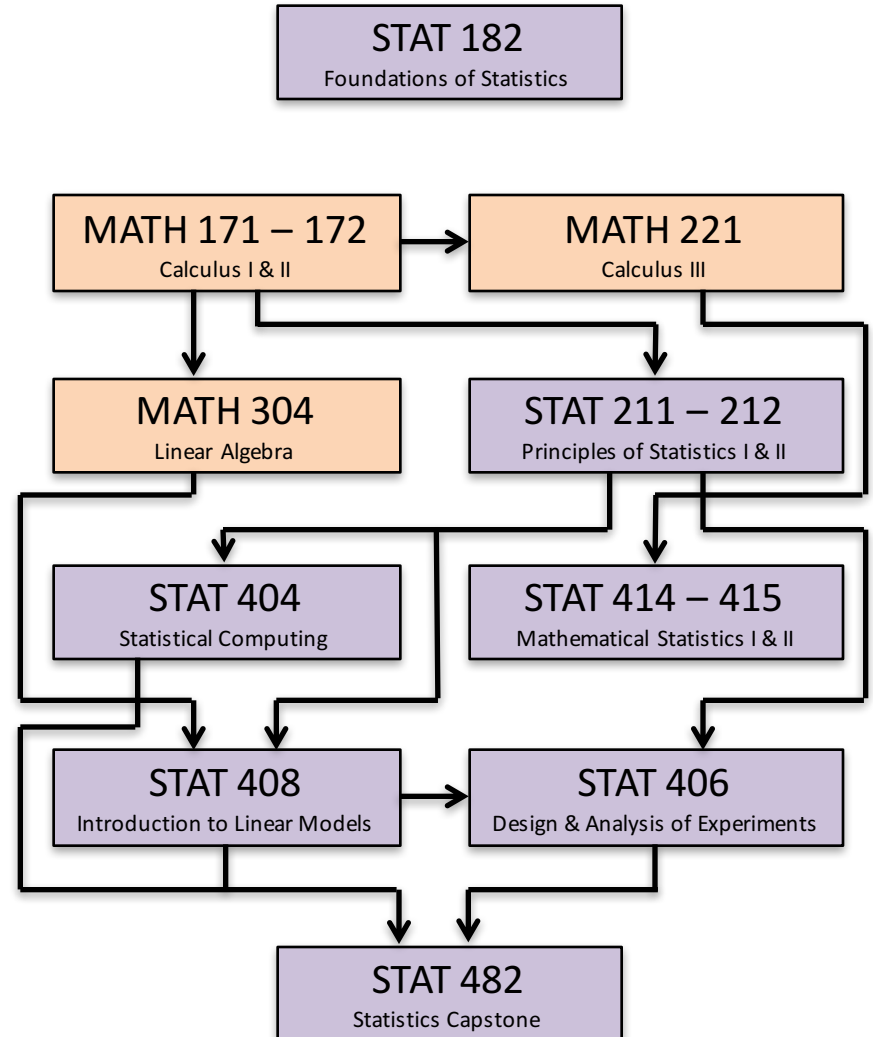

B.S. in Statistics Course Flowchart: Overview

Electives

Required Courses

B.S. in Statistics Course Flowchart: Possible Schedule

Legend

Electives. A total of 80 credit hours.

Required for degree. A total of 40 credit hours.