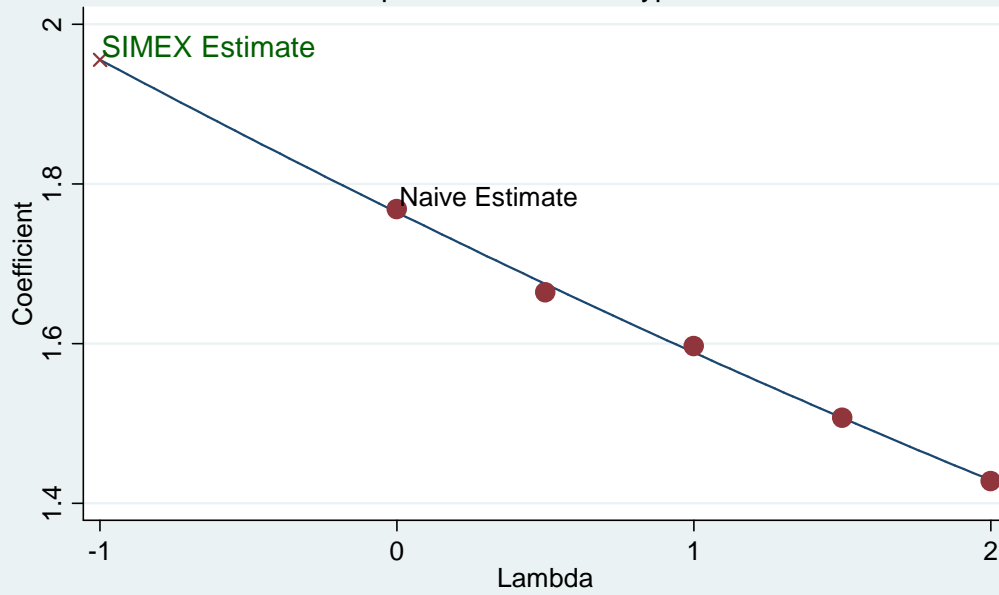

Simulation Extrapolation: Transformed SBP

Extrapolant: Quadratic Type: Mean

Naive: 1.77 SIMEX: 1.96